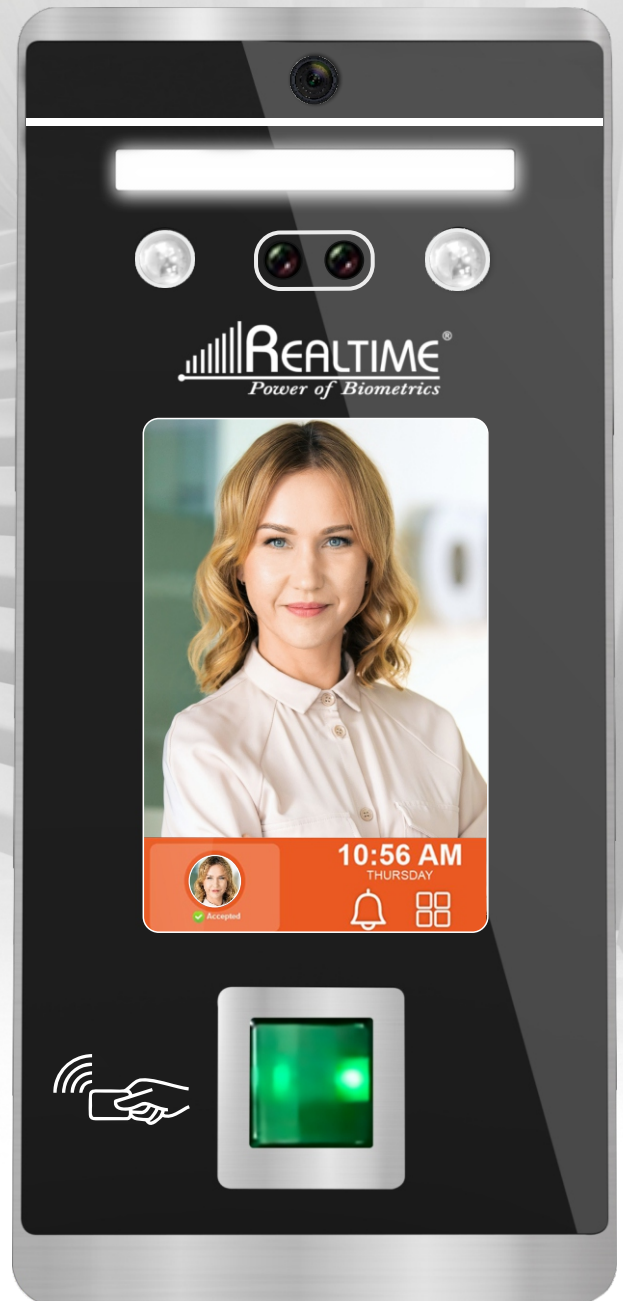

**Pro** 1100F

**REALTIME**<sup>®</sup>  
*Power of Biometrics*

# pro series

Face Recognition  
**1500**

Finger Capacity  
**1500**

Card Capacity  
**1500**

PIN Capacity  
**1500**

USB Disk

TCP/IP

4G (Optional)

Access Control

Wifi

**100%**  
**Performance  
Guarantee**

With Free Cloud Software for Attendance and Access Control Report

# Pro SERIES with Fingerprint

Face with Fingerprint  
Attendance and Full